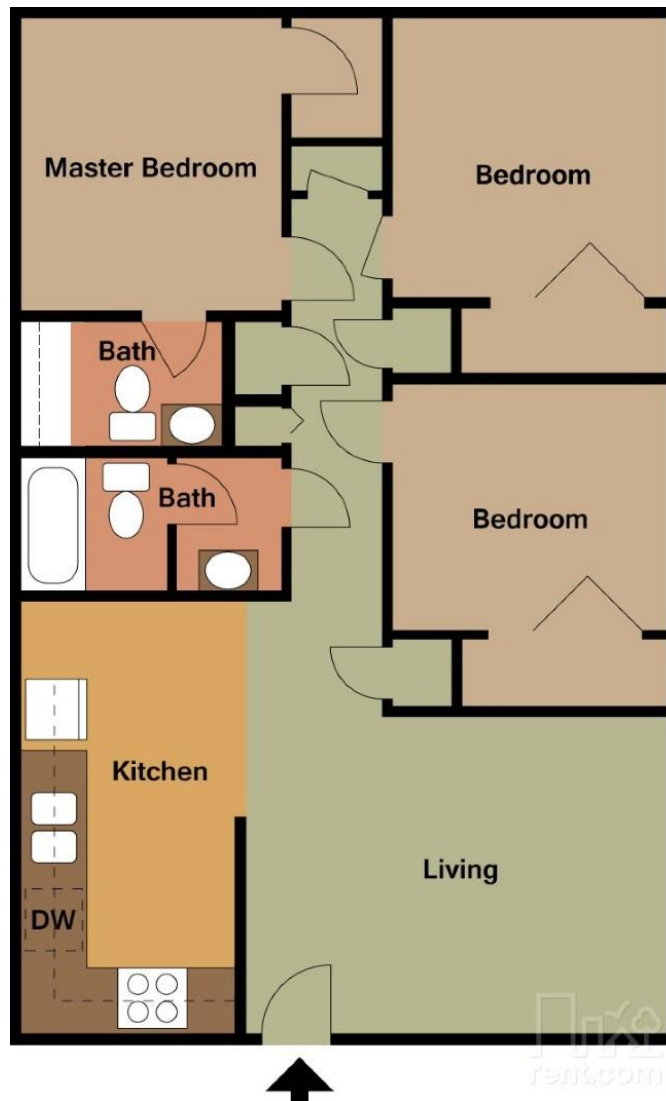

THREE BEDROOM / ONE & HALF BATH  
995 Sq. Ft.\*

\* All Square Footage is approximate only.

**The Edge Of Moore**

1200 N.W. 10<sup>th</sup> St.  
Moore, OK 73170

**(405) 794-0201**

TheEdgeOfMoore.com